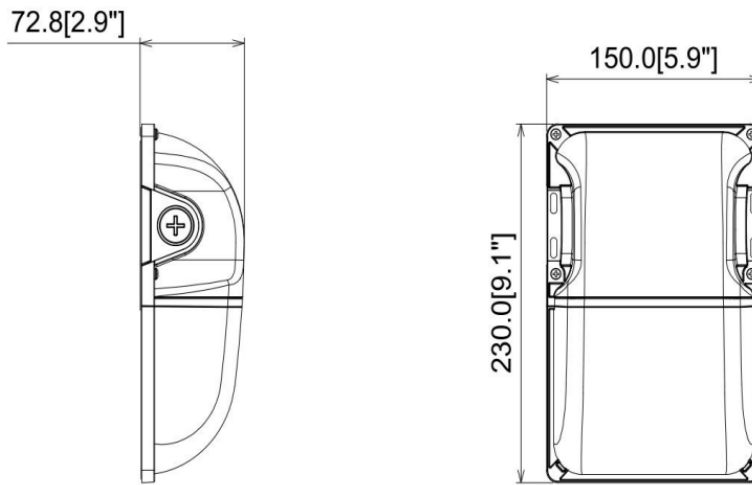

SPECIFICATIONS	
MODEL	G2SWP
WATTAGE	15W/20W/30W Selectable
LUMENS	1,950/2,600/3,900lm
EFFICACY	130lm/W
INPUT VOLTAGE	120-277VAC 50/60Hz
POWER FACTOR	>0.9
SURGE PROTECTION	2KV
CRI	>80
CCT	3000K/4000K/5000K Selectable
LIFE(L70)	50,000+ hours
BUG RATING	B1-U3-G3
BEAM ANGLE	100°
PROTECTION	Integral short circuit, open circuit, and overload protection
SYEGE PROTECTION	L/N 2KV, L/N-G 2KV
DRIVER EFFICIENCY	≥85%
DRIVER CLASS	Class II
DIMMING	0-10V
0-10V SINK CURRENT	<1mA
OPERATING TEMP.	-30°C to +50°C
STORAGE TEMP.	-30°C to +70°C
ENVIRONMENT	Wet Locations
IP RATING	IP65
HOUSING FINISH	Bronze
LENS MATERIAL	Polycarbonate
WEIGHT	1.98 lbs./ 0.9 Kgs.
DIMENSIONS	8.19 X 5.51 X 3.54 in.
FCC	FCC 47 CFR Part 15 Compliance
SAFETY CERTIFICATIONS	ETL
WARRANTY	5 Year Standard / 10 Year Optional

**DIMENSIONS (Unit : mm/Inch)**

*Specifications are typical values and may change without notification*