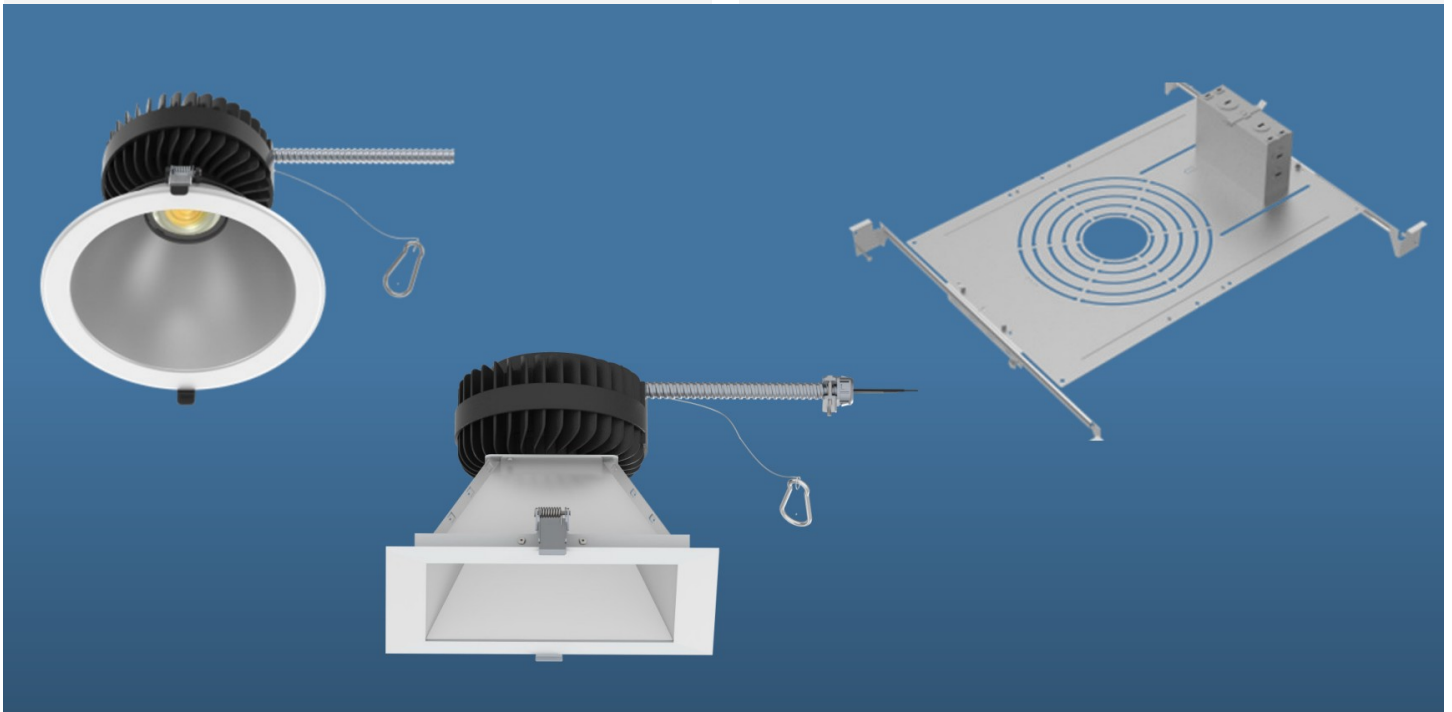

DL SERIES SPECIFICATION GRADE DOWNLIGHT

DESCRIPTION

Jaykal's new specification grade downlight for new construction application with multiple options.

Wattage and color selectability is standard, allowing field tuning to meet changing project requirements. It features three wattage presets and five color presets and is Energy Star listed.

FEATURES

- Wattage Selectable: From 6W to 56W
- CCT Selectable: 2700K/3000K/3500K/4000K/5000K
- M40 & M60 Light Engine options
- Round 4/6/8/10in and square 4/6/8 inch reflector
- Available for Multiple accessory options for new construction applications