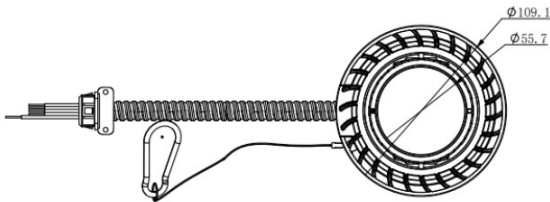

DIMENSIONS (Units : Inch/mm)

M40 of Light Engine

M60 of Light Engine

Specifications are typical values and may change without notification

4inch Round

6inch Round

8inch Round

10inch Round