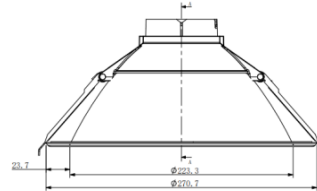

DIMENSIONS (Units : Inch/mm)

M40 of Light Engine

M60 of Light Engine

Specifications are typical values and may change without notification

4inch Round

6inch Round

8inch Round

10inch Round

4inch Square

6inch Square

8inch Square

Round type of new construction plate

Square type of new construction plate

Specifications are typical values and may change without notification

ORDERING GUIDE

MODEL	SIZE	WATTAGE	REFLECTOR	APPEARANCE OF HOUSING
JLS-DL	4 = M40	M1 = 6W/8W/12W M2 = 8W/11W/18W M3 = 15W/20W/30W M4 = 20W/25W/36W	R04 = Round 4" R06 = Round 6" R08 = Round 8" R10 = Round 10" S04 = Square 4" S06 = Square 6" S08 = Square 8"	S = Specular SS = Semi-Specular MM = Matt White MB = Matt Black SMW = Specular, Matt white Flange SSMW = Semi-Specular, Matt White Flange
	6 = M60	M5 = 35W/45W/56W		