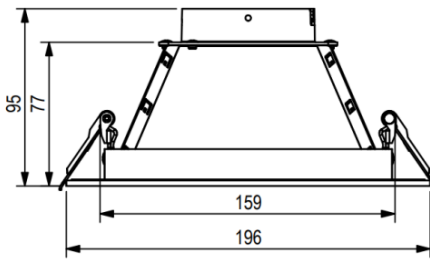

DIMENSIONS (Units : Inch/mm)

M40 of Light Engine

M60 of Light Engine

Specifications are typical values and may change without notification

4inch Round

6inch Round

8inch Round

10inch Round

4inch Square

6inch Square

8inch Square

Round type of new construction plate

Square type of new construction plate

Specifications are typical values and may change without notification

ORDERING GUIDE

MODEL	SIZE	WATTAGE	REFLECTOR	APPEARANCE OF HOUSING
JLS-DL	4 = M40	M1 = 6W/8W/12W M2 = 8W/11W/18W M3 = 15W/20W/30W M4 = 20W/25W/36W	R04 = Round 4" R06 = Round 6" R08 = Round 8" R10 = Round 10" S04 = Square 4" S06 = Square 6" S08 = Square 8"	S = Specular SS = Semi-Specular MM = Matt White MB = Matt Black SMW = Specular, Matt white Flange SSMW = Semi-Specular, Matt White Flange
	6 = M60	M5 = 35W/45W/56W		