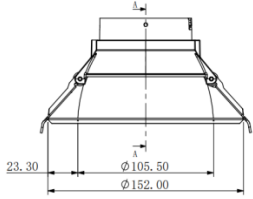

DIMENSIONS (Units : Inch/mm)

M40 of Light Engine

M60 of Light Engine

Specifications are typical values and may change without notification

4inch Round

6inch Round

8inch Round

10inch Round

4inch Square

6inch Square

8inch Square

Round type of new construction plate

Square type of new construction plate

Specifications are typical values and may change without notification

ORDERING GUIDE

MODEL	SIZE	WATTAGE	REFLECTOR	APPEARANCE OF HOUSING
JLS-DL	4 = M40	M1 = 6W/8W/12W M2 = 8W/11W/18W M3 = 15W/20W/30W M4 = 20W/25W/36W	R04 = Round 4" R06 = Round 6" R08 = Round 8" R10 = Round 10" S04 = Square 4" S06 = Square 6" S08 = Square 8"	S = Specular SS = Semi-Specular MM = Matt White MB = Matt Black SMW = Specular, Matt white Flange SSMW = Semi-Specular, Matt White Flange
	6 = M60	M5 = 35W/45W/56W		