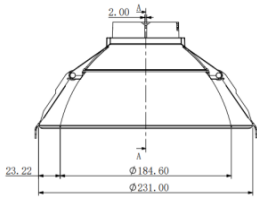

DIMENSIONS (Units : Inch/mm)

M40 of Light Engine

M60 of Light Engine

Specifications are typical values and may change without notification

4inch Round

6inch Round

8inch Round

10inch Round

4inch Square

6inch Square

8inch Square

Round type of new construction plate

Square type of new construction plate

Specifications are typical values and may change without notification

ORDERING GUIDE

MODEL	SIZE	WATTAGE	REFLECTOR	APPEARANCE OF HOUSING
JLS-DL	4 = M40	M1 = 6W/8W/12W M2 = 8W/11W/18W M3 = 15W/20W/30W M4 = 20W/25W/36W	R04 = Round 4" R06 = Round 6" R08 = Round 8" R10 = Round 10" S04 = Square 4" S06 = Square 6" S08 = Square 8"	S = Specular SS = Semi-Specular MM = Matt White MB = Matt Black SMW = Specular, Matt white Flange SSMW = Semi-Specular, Matt White Flange
	6 = M60	M5 = 35W/45W/56W		