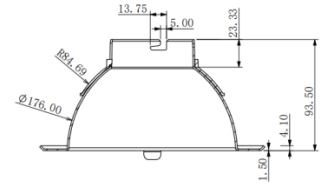

DIMENSIONS (Units : Inch/mm)

M40 of Light Engine

M60 of Light Engine

Specifications are typical values and may change without notification

4inch Round

6inch Round

8inch Round

10inch Round

4inch Square

6inch Square

8inch Square

Round type of new construction plate

Square type of new construction plate

Specifications are typical values and may change without notification

ORDERING GUIDE

MODEL	SIZE	WATTAGE	REFLECTOR	APPEARANCE OF HOUSING
JLS-DL	4 = M40	M1 = 6W/8W/12W M2 = 8W/11W/18W M3 = 15W/20W/30W M4 = 20W/25W/36W	R04 = Round 4" R06 = Round 6" R08 = Round 8" R10 = Round 10" S04 = Square 4" S06 = Square 6" S08 = Square 8"	S = Specular SS = Semi-Specular MM = Matt White MB = Matt Black SMW = Specular, Matt white Flange SSMW = Semi-Specular, Matt White Flange
	6 = M60	M5 = 35W/45W/56W		