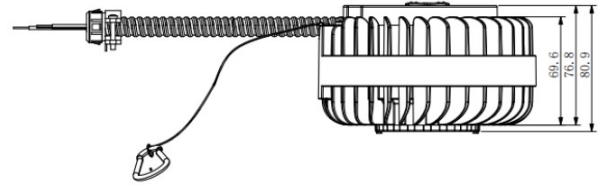

DIMENSIONS (Units : Inch/mm)

M40 of Light Engine

M60 of Light Engine

Specifications are typical values and may change without notification

4inch Round

6inch Round

8inch Round

10inch Round