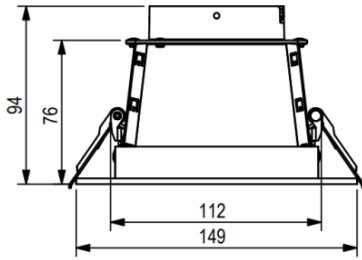

DIMENSIONS (Units : Inch/mm)

M40 of Light Engine

M60 of Light Engine

Specifications are typical values and may change without notification

4inch Round

6inch Round

8inch Round

10inch Round

4inch Square

6inch Square

8inch Square

Round type of new construction plate

Square type of new construction plate

Specifications are typical values and may change without notification

ORDERING GUIDE

MODEL	SIZE	WATTAGE	REFLECTOR	APPEARANCE OF HOUSING
JLS-DL	4 = M40	M1 = 6W/8W/12W M2 = 8W/11W/18W M3 = 15W/20W/30W M4 = 20W/25W/36W	R04 = Round 4" R06 = Round 6" R08 = Round 8" R10 = Round 10" S04 = Square 4" S06 = Square 6" S08 = Square 8"	S = Specular SS = Semi-Specular MM = Matt White MB = Matt Black SMW = Specular, Matt white Flange SSMW = Semi-Specular, Matt White Flange
	6 = M60	M5 = 35W/45W/56W		