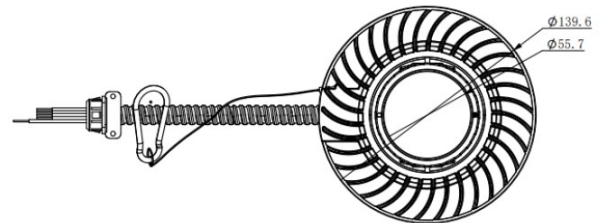

DIMENSIONS (Units : Inch/mm)

M40 of Light Engine

M60 of Light Engine

Specifications are typical values and may change without notification

4inch Round

6inch Round

8inch Round

10inch Round

4inch Square

6inch Square

8inch Square

Round type of new construction plate

Square type of new construction plate

Specifications are typical values and may change without notification

ORDERING GUIDE

MODEL	SIZE	WATTAGE	REFLECTOR	APPEARANCE OF HOUSING
JLS-DL	4 = M40	M1 = 6W/8W/12W M2 = 8W/11W/18W M3 = 15W/20W/30W M4 = 20W/25W/36W	R04 = Round 4" R06 = Round 6" R08 = Round 8" R10 = Round 10" S04 = Square 4" S06 = Square 6" S08 = Square 8"	S = Specular SS = Semi-Specular MM = Matt White MB = Matt Black SMW = Specular, Matt white Flange SSMW = Semi-Specular, Matt White Flange
	6 = M60	M5 = 35W/45W/56W		