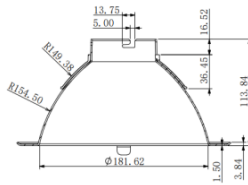

DIMENSIONS (Units : Inch/mm)

M40 of Light Engine

M60 of Light Engine

Specifications are typical values and may change without notification

4inch Round

6inch Round

8inch Round

10inch Round

4inch Square

6inch Square

8inch Square

Round type of new construction plate

Square type of new construction plate

Specifications are typical values and may change without notification

ORDERING GUIDE

MODEL	SIZE	WATTAGE	REFLECTOR	APPEARANCE OF HOUSING
JLS-DL	4 = M40	M1 = 6W/8W/12W M2 = 8W/11W/18W M3 = 15W/20W/30W M4 = 20W/25W/36W	R04 = Round 4" R06 = Round 6" R08 = Round 8" R10 = Round 10" S04 = Square 4" S06 = Square 6" S08 = Square 8"	S = Specular SS = Semi-Specular MM = Matt White MB = Matt Black SMW = Specular, Matt white Flange SSMW = Semi-Specular, Matt White Flange
	6 = M60	M5 = 35W/45W/56W		