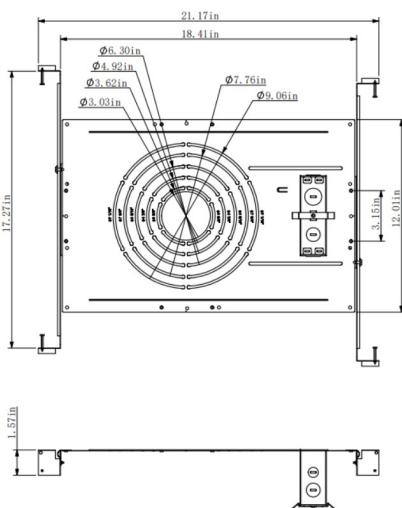

DIMENSIONS (Units : Inch/mm)

M40 of Light Engine

M60 of Light Engine

Specifications are typical values and may change without notification

4inch Round

6inch Round

8inch Round

10inch Round

4inch Square

6inch Square

8inch Square

Round type of new construction plate

Square type of new construction plate

Specifications are typical values and may change without notification

ORDERING GUIDE

MODEL	SIZE	WATTAGE	REFLECTOR	APPEARANCE OF HOUSING
JLS-DL	4 = M40	M1 = 6W/8W/12W M2 = 8W/11W/18W M3 = 15W/20W/30W M4 = 20W/25W/36W	R04 = Round 4" R06 = Round 6" R08 = Round 8" R10 = Round 10" S04 = Square 4" S06 = Square 6" S08 = Square 8"	S = Specular SS = Semi-Specular MM = Matt White MB = Matt Black SMW = Specular, Matt white Flange SSMW = Semi-Specular, Matt White Flange
	6 = M60	M5 = 35W/45W/56W		