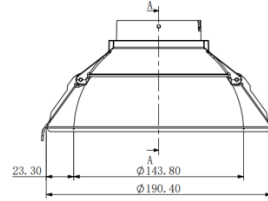

DIMENSIONS (Units : Inch/mm)

M40 of Light Engine

M60 of Light Engine

Specifications are typical values and may change without notification

4inch Round

6inch Round

8inch Round

10inch Round

4inch Square

6inch Square

8inch Square

Round type of new construction plate

Square type of new construction plate

Specifications are typical values and may change without notification

ORDERING GUIDE

MODEL	SIZE	WATTAGE	REFLECTOR	APPEARANCE OF HOUSING
JLS-DL	4 = M40	M1 = 6W/8W/12W M2 = 8W/11W/18W M3 = 15W/20W/30W M4 = 20W/25W/36W	R04 = Round 4" R06 = Round 6" R08 = Round 8" R10 = Round 10" S04 = Square 4" S06 = Square 6" S08 = Square 8"	S = Specular SS = Semi-Specular MM = Matt White MB = Matt Black SMW = Specular, Matt white Flange SSMW = Semi-Specular, Matt White Flange
	6 = M60	M5 = 35W/45W/56W		