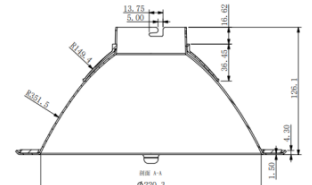

DIMENSIONS (Units : Inch/mm)

M40 of Light Engine

M60 of Light Engine

Specifications are typical values and may change without notification

4inch Round

6inch Round

8inch Round

10inch Round

4inch Square

6inch Square

8inch Square

Round type of new construction plate

Square type of new construction plate

Specifications are typical values and may change without notification

ORDERING GUIDE

MODEL	SIZE	WATTAGE	REFLECTOR	APPEARANCE OF HOUSING
JLS-DL	4 = M40	M1 = 6W/8W/12W M2 = 8W/11W/18W M3 = 15W/20W/30W M4 = 20W/25W/36W	R04 = Round 4" R06 = Round 6" R08 = Round 8" R10 = Round 10" S04 = Square 4" S06 = Square 6" S08 = Square 8"	S = Specular SS = Semi-Specular MM = Matt White MB = Matt Black SMW = Specular, Matt white Flange SSMW = Semi-Specular, Matt White Flange
	6 = M60	M5 = 35W/45W/56W		