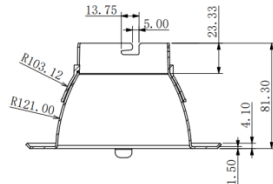

DIMENSIONS (Units : Inch/mm)

M40 of Light Engine

M60 of Light Engine

Specifications are typical values and may change without notification

4inch Round

6inch Round

8inch Round

10inch Round

4inch Square

6inch Square

8inch Square

Round type of new construction plate

Square type of new construction plate

Specifications are typical values and may change without notification

ORDERING GUIDE

MODEL	SIZE	WATTAGE	REFLECTOR	APPEARANCE OF HOUSING
JLS-DL	4 = M40	M1 = 6W/8W/12W M2 = 8W/11W/18W M3 = 15W/20W/30W M4 = 20W/25W/36W	R04 = Round 4" R06 = Round 6" R08 = Round 8" R10 = Round 10" S04 = Square 4" S06 = Square 6" S08 = Square 8"	S = Specular SS = Semi-Specular MM = Matt White MB = Matt Black SMW = Specular, Matt white Flange SSMW = Semi-Specular, Matt White Flange
	6 = M60	M5 = 35W/45W/56W		