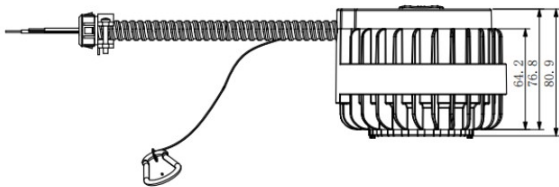

DIMENSIONS (Units : Inch/mm)

M40 of Light Engine

M60 of Light Engine

Specifications are typical values and may change without notification

4inch Round

6inch Round

8inch Round

10inch Round