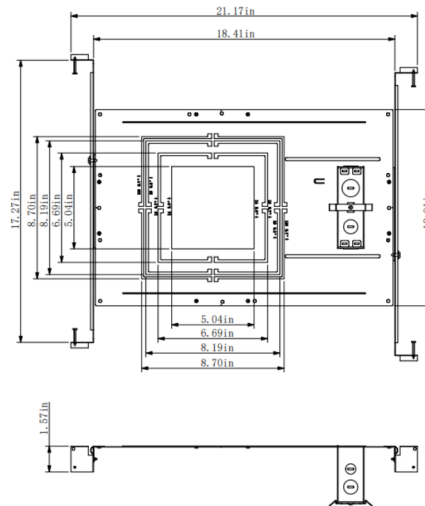

DIMENSIONS (Units : Inch/mm)

M40 of Light Engine

M60 of Light Engine

Specifications are typical values and may change without notification

4inch Round

6inch Round

8inch Round

10inch Round

4inch Square

6inch Square

8inch Square

Round type of new construction plate

Square type of new construction plate

Specifications are typical values and may change without notification

ORDERING GUIDE

MODEL	SIZE	WATTAGE	REFLECTOR	APPEARANCE OF HOUSING
JLS-DL	4 = M40	M1 = 6W/8W/12W M2 = 8W/11W/18W M3 = 15W/20W/30W M4 = 20W/25W/36W	R04 = Round 4" R06 = Round 6" R08 = Round 8" R10 = Round 10" S04 = Square 4" S06 = Square 6" S08 = Square 8"	S = Specular SS = Semi-Specular MM = Matt White MB = Matt Black SMW = Specular, Matt white Flange SSMW = Semi-Specular, Matt White Flange
	6 = M60	M5 = 35W/45W/56W		

Accessories (SOLD SEPARATELY)

	Goof Ring for round housing	JLS-DL-GF-4/6/8
	3/4/6/8/10in Round New Construction Pans (Universal)	JLS-DL-NCPR
	4/6/8/10in Square New Construction Pans (Universal)	JLS-DL-NCPS
	3/4/6/8in New Construction Pans	JLS-DL-NCP-3/4/6/8
	Junction-Box	JLS-DL-B
	T-Grid Bar/ Hanger Bar	JLS-DL-HB
	New Construction Plate Kits	JLS-DL-NCPK