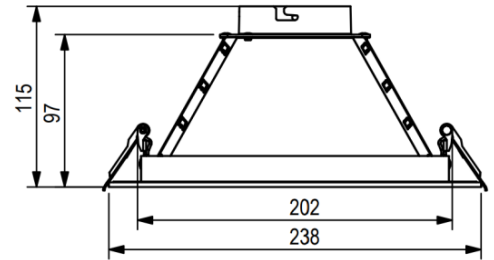

DIMENSIONS (Units : Inch/mm)

M40 of Light Engine

M60 of Light Engine

Specifications are typical values and may change without notification

4inch Round

6inch Round

8inch Round

10inch Round

4inch Square

6inch Square

8inch Square

Round type of new construction plate

Square type of new construction plate

Specifications are typical values and may change without notification

ORDERING GUIDE

MODEL	SIZE	WATTAGE	REFLECTOR	APPEARANCE OF HOUSING
JLS-DL	4 = M40	M1 = 6W/8W/12W M2 = 8W/11W/18W M3 = 15W/20W/30W M4 = 20W/25W/36W	R04 = Round 4" R06 = Round 6" R08 = Round 8" R10 = Round 10" S04 = Square 4" S06 = Square 6" S08 = Square 8"	S = Specular SS = Semi-Specular MM = Matt White MB = Matt Black SMW = Specular, Matt white Flange SSMW = Semi-Specular, Matt White Flange
	6 = M60	M5 = 35W/45W/56W		