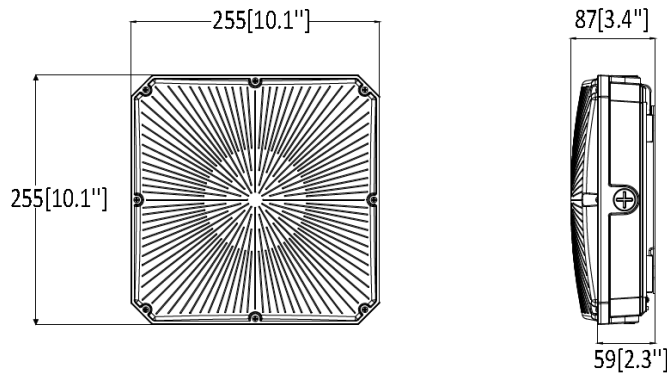

**DIMENSIONS (Units : Inch/mm)**

<b>MODEL</b>	<b>LENGTH</b>	<b>WIDTH</b>	<b>HEIGHT</b>
JLS-G4SC	255mm/10.1 in.	255mm/10.1 in.	87mm/3.4 in.

*Specifications are typical values and may change without notification*