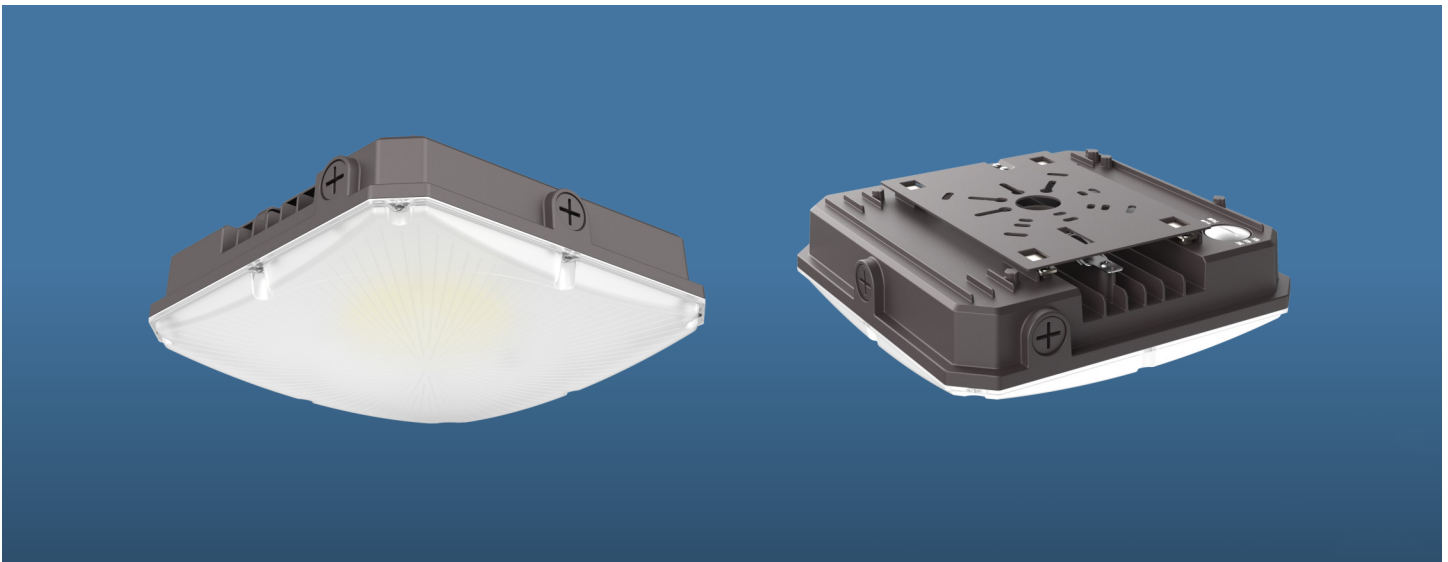

## G4SC SENSOR READY CANOPY LUMINAIRE

### DESCRIPTION

The G4SC Series of canopy luminaires features selectable wattage and CCT settings, giving the G4SC flexibility, efficiency, and durability for a wide range of industrial and commercial lighting applications.

### FEATURES

- Wattage & CCT Selectable
- Wattage Options : 10W-70W
- High Efficacy of up to 135lm/W
- CCT Options : 3000K/4000K/5000K Selectable
- Die Cast aluminum cooling design, high quality and better cooling
- Excellent Optics design, greatly improve the light utilization and evenness
- 5 Year Warranty, 10 Year Optional