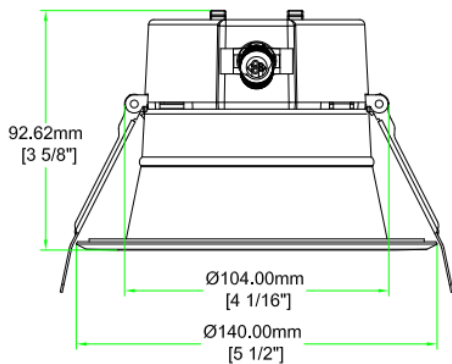

Revised 9/4/23

Specifications are typical values and may change without notification

efficiency. illuminated.

CR DOWNLIGHTS

JAYKAL

SPECIFICATIONS TABLE						
SPECIFICATIONS	JLS-CR SERIES					
SIZE	4inch	6inch		8inch		10inch
WATTAGE CODE	M1	M2	M3	M4	M5	M6
WATTAGE PRESETS	7W/8W/9W	7W/9W/11W	14W/18W/24W	12W/16W/22W	25W/29W/35W	32W/37W/43W
INPUT VOLTAGE	120-277VAC 50/60 Hz					
POWER FACTOR	>0.9@277VAC / >0.95@120VAC					
THD	<20%					
DRIVER EFFICIENCY	>85%@120-277VAC					
LUMENS	500/600/700	500/700/900	1100/1500/2000	1000/1500/2000	2400/2800/3300	3000/3500/4000
EFFICACY	77-94 lm/W					
CRI	Ra>90					
CCT	3000K/3500K/4000K/5000K (Selectable)					
LIFE (L70)	50,000+ Hours					
PROTECTION	IP44					
CERTIFICATIONS	CE/RoHS/ETL/Energy Star/ T24/FCC CFR Part 15 Class A					
SURGE PROTECTION	ANSI/IEEE C62.41.5-2002, category A location - Shall survive 7 strikes of a 100kHz ring wave, 2.5 kV Level ASNI C62.41.2-2002, Scenario 1 Location Category C					
ENVIRONMENT	Indoor and Damp Locations					
TEMPERATURE RATING	Designed to operate in temperatures 45°C and below room side and plenum side.					
DIMMING CONTROL	0-10V					
WARRANTY	5 Year					
DIAMETER	4 / 6 / 8 / 10 Inch					

Specifications are typical values and may change without notification

efficiency. illuminated.

CR DOWNLIGHTS

JAYKAL

DIMENSIONS

4-inch

6-inch

8-inch

10-inch

Specifications are typical values and may change without notification

efficiency. illuminated.