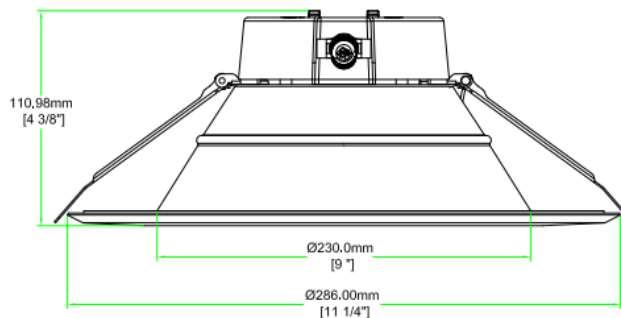

Revised 9/4/23

Specifications are typical values and may change without notification

efficiency. illuminated.

CR DOWNLIGHTS

JAYKAL

SPECIFICATIONS TABLE						
SPECIFICATIONS	JLS-CR SERIES					
SIZE	4inch	6inch		8inch		10inch
WATTAGE CODE	M1	M2	M3	M4	M5	M6
WATTAGE PRESETS	7W/8W/9W	7W/9W/11W	14W/18W/24W	12W/16W/22W	25W/29W/35W	32W/37W/43W
INPUT VOLTAGE	120-277VAC 50/60 Hz					
POWER FACTOR	>0.9@277VAC / >0.95@120VAC					
THD	<20%					
DRIVER EFFICIENCY	>85%@120-277VAC					
LUMENS	500/600/700	500/700/900	1100/1500/2000	1000/1500/2000	2400/2800/3300	3000/3500/4000
EFFICACY	77-94 lm/W					
CRI	Ra>90					
CCT	3000K/3500K/4000K/5000K (Selectable)					
LIFE (L70)	50,000+ Hours					
PROTECTION	IP44					
CERTIFICATIONS	CE/RoHS/ETL/Energy Star/ T24/FCC CFR Part 15 Class A					
SURGE PROTECTION	ANSI/IEEE C62.41.5-2002, category A location - Shall survive 7 strikes of a 100kHz ring wave, 2.5 kV Level ASNI C62.41.2-2002, Scenario 1 Location Category C					
ENVIRONMENT	Indoor and Damp Locations					
TEMPERATURE RATING	Designed to operate in temperatures 45°C and below room side and plenum side.					
DIMMING CONTROL	0-10V					
WARRANTY	5 Year					
DIAMETER	4 / 6 / 8 / 10 Inch					

ORDERING GUIDE		EXAMPLE: JLS-CR-6-M2-MCCT-S				
MODEL	SIZE	WATTAGE	CCT	DRIVER	OPTION	
JLS-CR	4 = 4 Inch 6 = 6 Inch 8 = 8 Inch 10 = 10 Inch	M1 = (7W, 8W, 9W) * M2 = (7W, 9W, 11W) ** M3 = (14W, 18W, 24W) ** M4 = (12W, 16W, 22W) *** M5 = (25W, 29W, 35W) *** M6 = (32W, 37W, 43W) **** * only for 4 Inch Can ** only for 6 Inch Can *** only for 8 Inch Can **** only for 10 Inch Can	MCCT = (3000K,3500K,4000K,5000K)	S = Standard	Blank = No option EM = Emergency Back Up	

Specifications are typical values and may change without notification

efficiency. illuminated.

CR DOWNLIGHTS

JAYKAL

DIMENSIONS

4-inch

6-inch

8-inch

10-inch

Specifications are typical values and may change without notification

efficiency. illuminated.