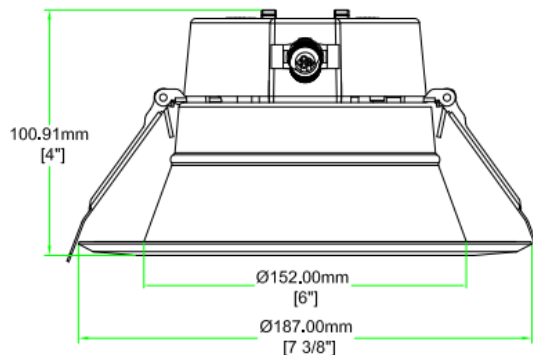

Revised 9/4/23

Specifications are typical values and may change without notification

efficiency. illuminated.

CR DOWNLIGHTS

JAYKAL

SPECIFICATIONS TABLE						
SPECIFICATIONS	JLS-CR SERIES					
SIZE	4inch	6inch		8inch		10inch
WATTAGE CODE	M1	M2	M3	M4	M5	M6
WATTAGE PRESETS	7W/8W/9W	7W/9W/11W	14W/18W/24W	12W/16W/22W	25W/29W/35W	32W/37W/43W
INPUT VOLTAGE	120-277VAC 50/60 Hz					
POWER FACTOR	>0.9@277VAC / >0.95@120VAC					
THD	<20%					
DRIVER EFFICIENCY	>85%@120-277VAC					
LUMENS	500/600/700	500/700/900	1100/1500/2000	1000/1500/2000	2400/2800/3300	3000/3500/4000
EFFICACY	77-94 lm/W					
CRI	Ra>90					
CCT	3000K/3500K/4000K/5000K (Selectable)					
LIFE (L70)	50,000+ Hours					
PROTECTION	IP44					
CERTIFICATIONS	CE/RoHS/ETL/Energy Star/ T24/FCC CFR Part 15 Class A					
SURGE PROTECTION	ANSI/IEEE C62.41.5-2002, category A location - Shall survive 7 strikes of a 100kHz ring wave, 2.5 kV Level ASNI C62.41.2-2002, Scenario 1 Location Category C					
ENVIRONMENT	Indoor and Damp Locations					
TEMPERATURE RATING	Designed to operate in temperatures 45°C and below room side and plenum side.					
DIMMING CONTROL	0-10V					
WARRANTY	5 Year					
DIAMETER	4 / 6 / 8 / 10 Inch					

ORDERING GUIDE		EXAMPLE: JLS-CR-6-M2-MCCT-S				
MODEL	SIZE	WATTAGE	CCT	DRIVER	OPTION	
JLS-CR	4 = 4 Inch 6 = 6 Inch 8 = 8 Inch 10 = 10 Inch	M1 = (7W, 8W, 9W) * M2 = (7W, 9W, 11W) ** M3 = (14W, 18W, 24W) ** M4 = (12W, 16W, 22W) *** M5 = (25W, 29W, 35W) *** M6 = (32W, 37W, 43W) **** * only for 4 Inch Can ** only for 6 Inch Can *** only for 8 Inch Can **** only for 10 Inch Can	MCCT = (3000K,3500K,4000K,5000K)	S = Standard	Blank = No option EM = Emergency Back Up	

Specifications are typical values and may change without notification

efficiency. illuminated.

CR DOWNLIGHTS

JAYKAL

DIMENSIONS

4-inch

6-inch

8-inch

10-inch

Specifications are typical values and may change without notification

efficiency. illuminated.