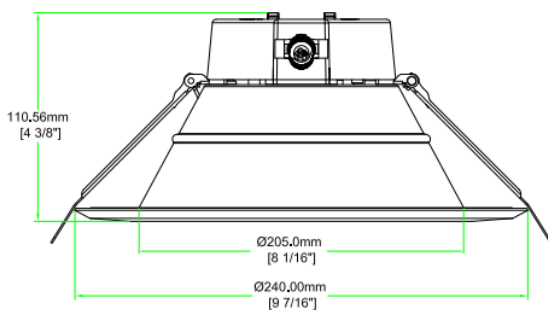

Revised 9/4/23

Specifications are typical values and may change without notification

efficiency. illuminated.

CR DOWNLIGHTS

JAYKAL

SPECIFICATIONS TABLE						
SPECIFICATIONS	JLS-CR SERIES					
SIZE	4inch	6inch		8inch		10inch
WATTAGE CODE	M1	M2	M3	M4	M5	M6
WATTAGE PRESETS	7W/8W/9W	7W/9W/11W	14W/18W/24W	12W/16W/22W	25W/29W/35W	32W/37W/43W
INPUT VOLTAGE	120-277VAC 50/60 Hz					
POWER FACTOR	>0.9@277VAC / >0.95@120VAC					
THD	<20%					
DRIVER EFFICIENCY	>85%@120-277VAC					
LUMENS	500/600/700	500/700/900	1100/1500/2000	1000/1500/2000	2400/2800/3300	3000/3500/4000
EFFICACY	77-94 lm/W					
CRI	Ra>90					
CCT	3000K/3500K/4000K/5000K (Selectable)					
LIFE (L70)	50,000+ Hours					
PROTECTION	IP44					
CERTIFICATIONS	CE/RoHS/ETL/Energy Star/ T24/FCC CFR Part 15 Class A					
SURGE PROTECTION	ANSI/IEEE C62.41.5-2002, category A location - Shall survive 7 strikes of a 100kHz ring wave, 2.5 kV Level ASNI C62.41.2-2002, Scenario 1 Location Category C					
ENVIRONMENT	Indoor and Damp Locations					
TEMPERATURE RATING	Designed to operate in temperatures 45°C and below room side and plenum side.					
DIMMING CONTROL	0-10V					
WARRANTY	5 Year					
DIAMETER	4 / 6 / 8 / 10 Inch					

ORDERING GUIDE		EXAMPLE: JLS-CR-6-M2-MCCT-S				
MODEL	SIZE	WATTAGE	CCT	DRIVER	OPTION	
JLS-CR	4 = 4 Inch 6 = 6 Inch 8 = 8 Inch 10 = 10 Inch	M1 = (7W, 8W, 9W) * M2 = (7W, 9W, 11W) ** M3 = (14W, 18W, 24W) ** M4 = (12W, 16W, 22W) *** M5 = (25W, 29W, 35W) *** M6 = (32W, 37W, 43W) **** * only for 4 Inch Can ** only for 6 Inch Can *** only for 8 Inch Can **** only for 10 Inch Can	MCCT = (3000K,3500K,4000K,5000K)	S = Standard	Blank = No option EM = Emergency Back Up	

Specifications are typical values and may change without notification

efficiency. illuminated.

CR DOWNLIGHTS

JAYKAL

DIMENSIONS

4-inch

6-inch

8-inch

10-inch

Specifications are typical values and may change without notification

efficiency. illuminated.