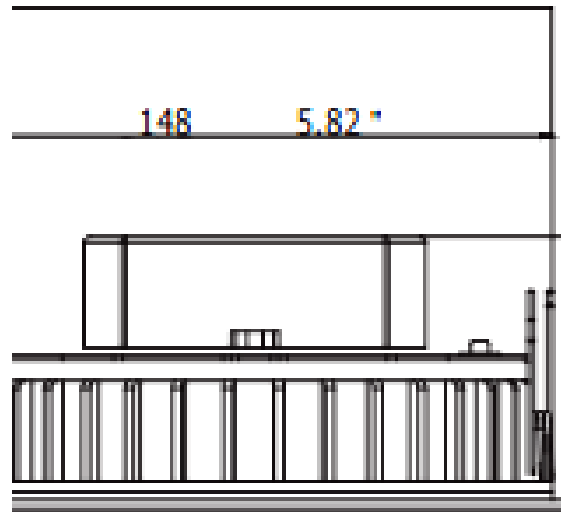

## SPECIFICATIONS TABLE

Wattage	11W	Lumens	923 lm	Efficacy	80 lm/w
Input Voltage	120VAC 60hz	Power Factor	0.90	CRI	> 80
THD	<20%	CCT	2700K / 3000K / 4000K / 5000K		
Life (L70)	35,000+ hours	Illumination Angle	120° / Full Cutoff	Operational Temperatures	-30°C — 55°C
Housing Finish	White Trim (Standard)	Lens Finish	Frosted	Protection	IP65
Housing Material	Die-cast Aluminum	Lens Material	Polycarbonate/ABS	Environment	Indoor and Damp Locations
Installation	E26 Screw in Base Adapter	Dimensions	7.4 X 3.4 in / 188 X 86.5 mm		
Certifications	ES/FCC/RoHS/UL	Warranty	3 Years		