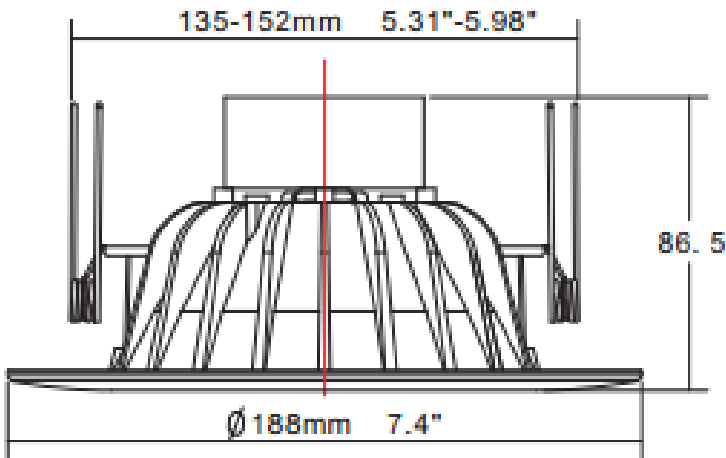

## SPECIFICATIONS TABLE

Wattage	11W	Lumens	923 lm	Efficacy	80 lm/w
Input Voltage	120VAC 60hz	Power Factor	0.90	CRI	> 80
THD	<20%	CCT	2700K / 3000K / 4000K / 5000K		
Life (L70)	35,000+ hours	Illumination Angle	120° / Full Cutoff	Operational Temperatures	-30°C — 55°C
Housing Finish	White Trim (Standard)	Lens Finish	Frosted	Protection	IP65
Housing Material	Die-cast Aluminum	Lens Material	Polycarbonate/ABS	Environment	Indoor and Damp Locations
Installation	E26 Screw in Base Adapter	Dimensions	7.4 X 3.4 in / 188 X 86.5 mm		
Certifications	ES/FCC/RoHS/UL	Warranty	3 Years		